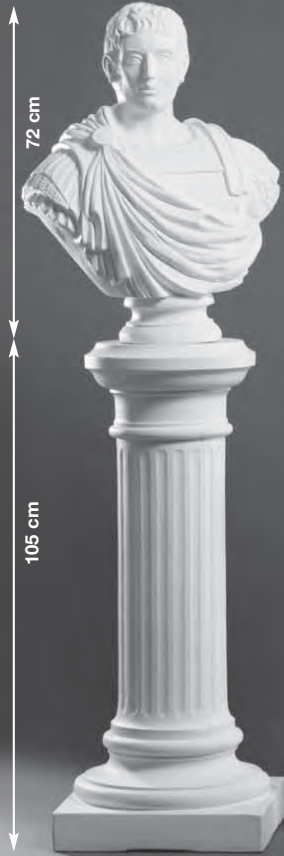

Busts · Pedestals

Julius Caesar
1330
made in PE

P 1298
Round Pedestal
made in PE