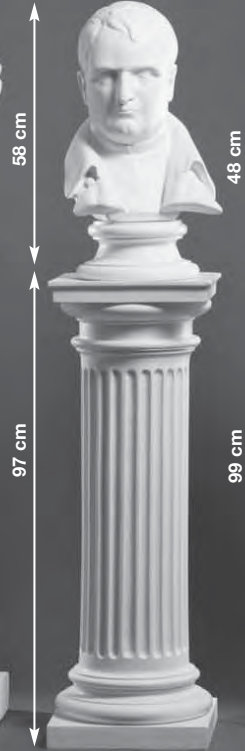

New photo and extra information on page 19

1426
Lion Figure
base
29 cm x 39 cm
made in PE

P 1304

Square Pedestal
made in PE

P 1302

Balustrade
depth 32 cm
made in PE

Urn G
Urn 76 cm diameter
base
36cm x 36cm
made in GRP

Statues • Busts • Pedestals

Angelo	Medici	Venus Small	Donna Francese	Venus di Milo
TS 1	TS 3	1739	1602	Small 1740
Base 10 cm x 9 cm made in PE	Base 15 cm dia made in PE	Base 22 cm dia made in PE	made in PE	Base 21 cm x 20 cm made in PE

P 8
Fluted Pedestal
made in GRP
83 cm
33 cm

P 8
Fluted Pedestal
made in GRP
83 cm
33 cm

CLDO80
Round Pedestal
made in PE
81 cm
31cm x 31cm
26cm x 26cm

P 7
Ionic Fluted Pedestal
made in GRP
97 cm
33 cm
12 cm

P12
Socle
in GRP
H 12cm
D 25cm

Standard designs made in G.R.P. (glassfibre) or P.E. (rotationally moulded polyethylene)

Busts · Pedestals

Julius Caesar
1330
made in PE

P 1298
Round Pedestal
made in PE

Napoleon
B14
46cm high
Height including
Socle 58cm
made in GRP