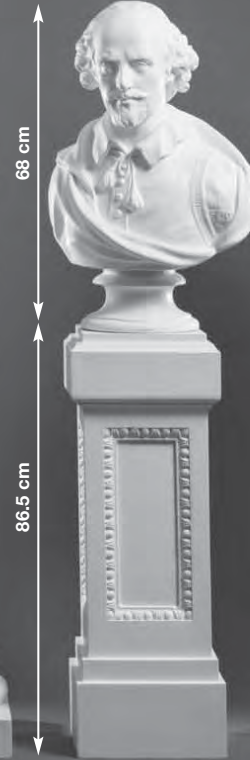

P 8
Fluted Pedestal
made in GRP
83 cm
33 cm

P 8
Fluted Pedestal
made in GRP
83 cm
33 cm

CLDO80
Round Pedestal
made in PE
81 cm
31cm x 31cm
26cm x 26cm

P 7
Ionic Fluted Pedestal
made in GRP
97 cm
33 cm
12 cm

P12
Socle
in GRP
H 12cm
D 25cm

Standard designs made in G.R.P. (glassfibre) or P.E. (rotationally moulded polyethylene)

Busts · Pedestals

Julius Caesar
1330
made in PE

P 1298
Round Pedestal
made in PE

Napoleon
B14
46cm high
Height including
Socle 58cm
made in GRP

P 6
Doric Fluted Pedestal
made in GRP

Hermes
TS 4
Base 30cm x 20cm
made in PE

P 9
Column Pedestal
made in GRP

Bust of
William Shakespeare
B10
68cm high Inc Socle
made in GRP

P 11
New Pedestal to compliment
Balustrades 30cm x 30cm
x 86.5cm made in GRP

Neptune
B11
72cm high
Height including
Socle 84cm
made in GRP

P 1304A
Square Pedestal
made in GRP

P12 Socle
in GRP
H 12cm
D 25cm

Standard designs made in G.R.P. (glassfibre) or P.E. (rotationally moulded polyethylene)