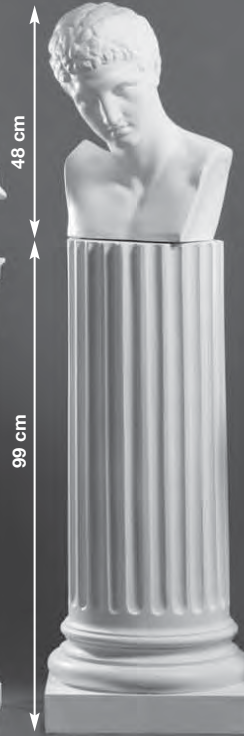

Statues • Busts • Pedestals

Angelo	Medici	Venus Small	Donna Francese	Venus di Milo
TS 1	TS 3	1739	1602	Small 1740
Base 10 cm x 9 cm made in PE	Base 15 cm dia made in PE	Base 22 cm dia made in PE	made in PE	Base 21 cm x 20 cm made in PE

P 8
Fluted Pedestal
made in GRP
83 cm
33 cm

P 8
Fluted Pedestal
made in GRP
83 cm
33 cm

CLDO80
Round Pedestal
made in PE
81 cm
31cm x 31cm
26cm x 26cm

P 7
Ionic Fluted Pedestal
made in GRP
97 cm
33 cm
12 cm

P12
Socle
in GRP
H 12cm
D 25cm

Standard designs made in G.R.P. (glassfibre) or P.E. (rotationally moulded polyethylene)

Busts · Pedestals

Julius Caesar
1330
made in PE

P 1298
Round Pedestal
made in PE

Napoleon
B14
46cm high
Height including
Socle 58cm
made in GRP

P 6
Doric Fluted Pedestal
made in GRP

Hermes
TS 4
Base 30cm x 20cm
made in PE

P 9
Column Pedestal
made in GRP

Bust of
William Shakespeare
B10
68cm high Inc Socle
made in GRP

P 11
New Pedestal to compliment
Balustrades 30cm x 30cm
x 86.5cm made in GRP